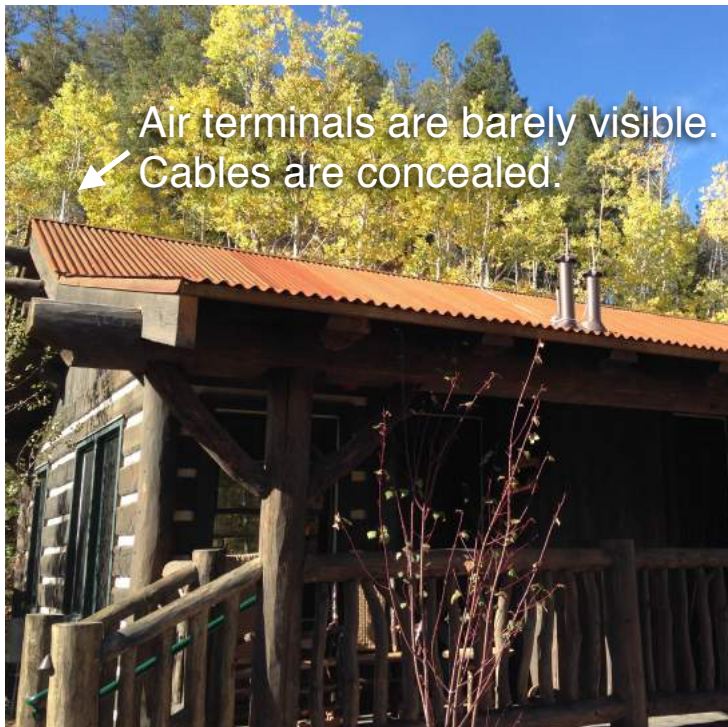

Because lightning happens.

Air terminals are barely visible.
Cables are concealed.

Broadmoor Hotel's Cloud Camp, high above Colorado Springs, CO, is close to nature, including lightning's destructive force. Yet guests rest assured that the lodge has lightning protection. *J. Mark Nelson, Architect*